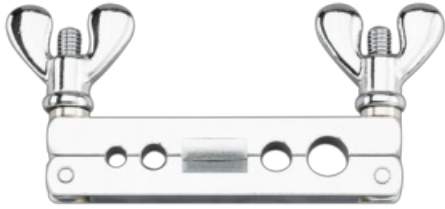

## RFA-105-FF

**Item Number 9881528**

Pinch off tool for  $\varnothing$  1/4", 5/16", 3/8", 1/2"