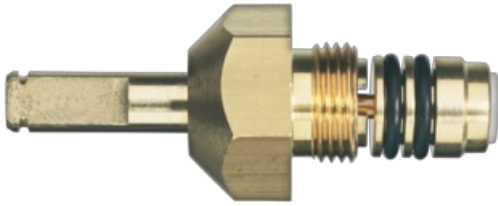

Acknowledged globally

M2-10-95-R/4

Item Number 4687105

Complete valve set, 4 pieces